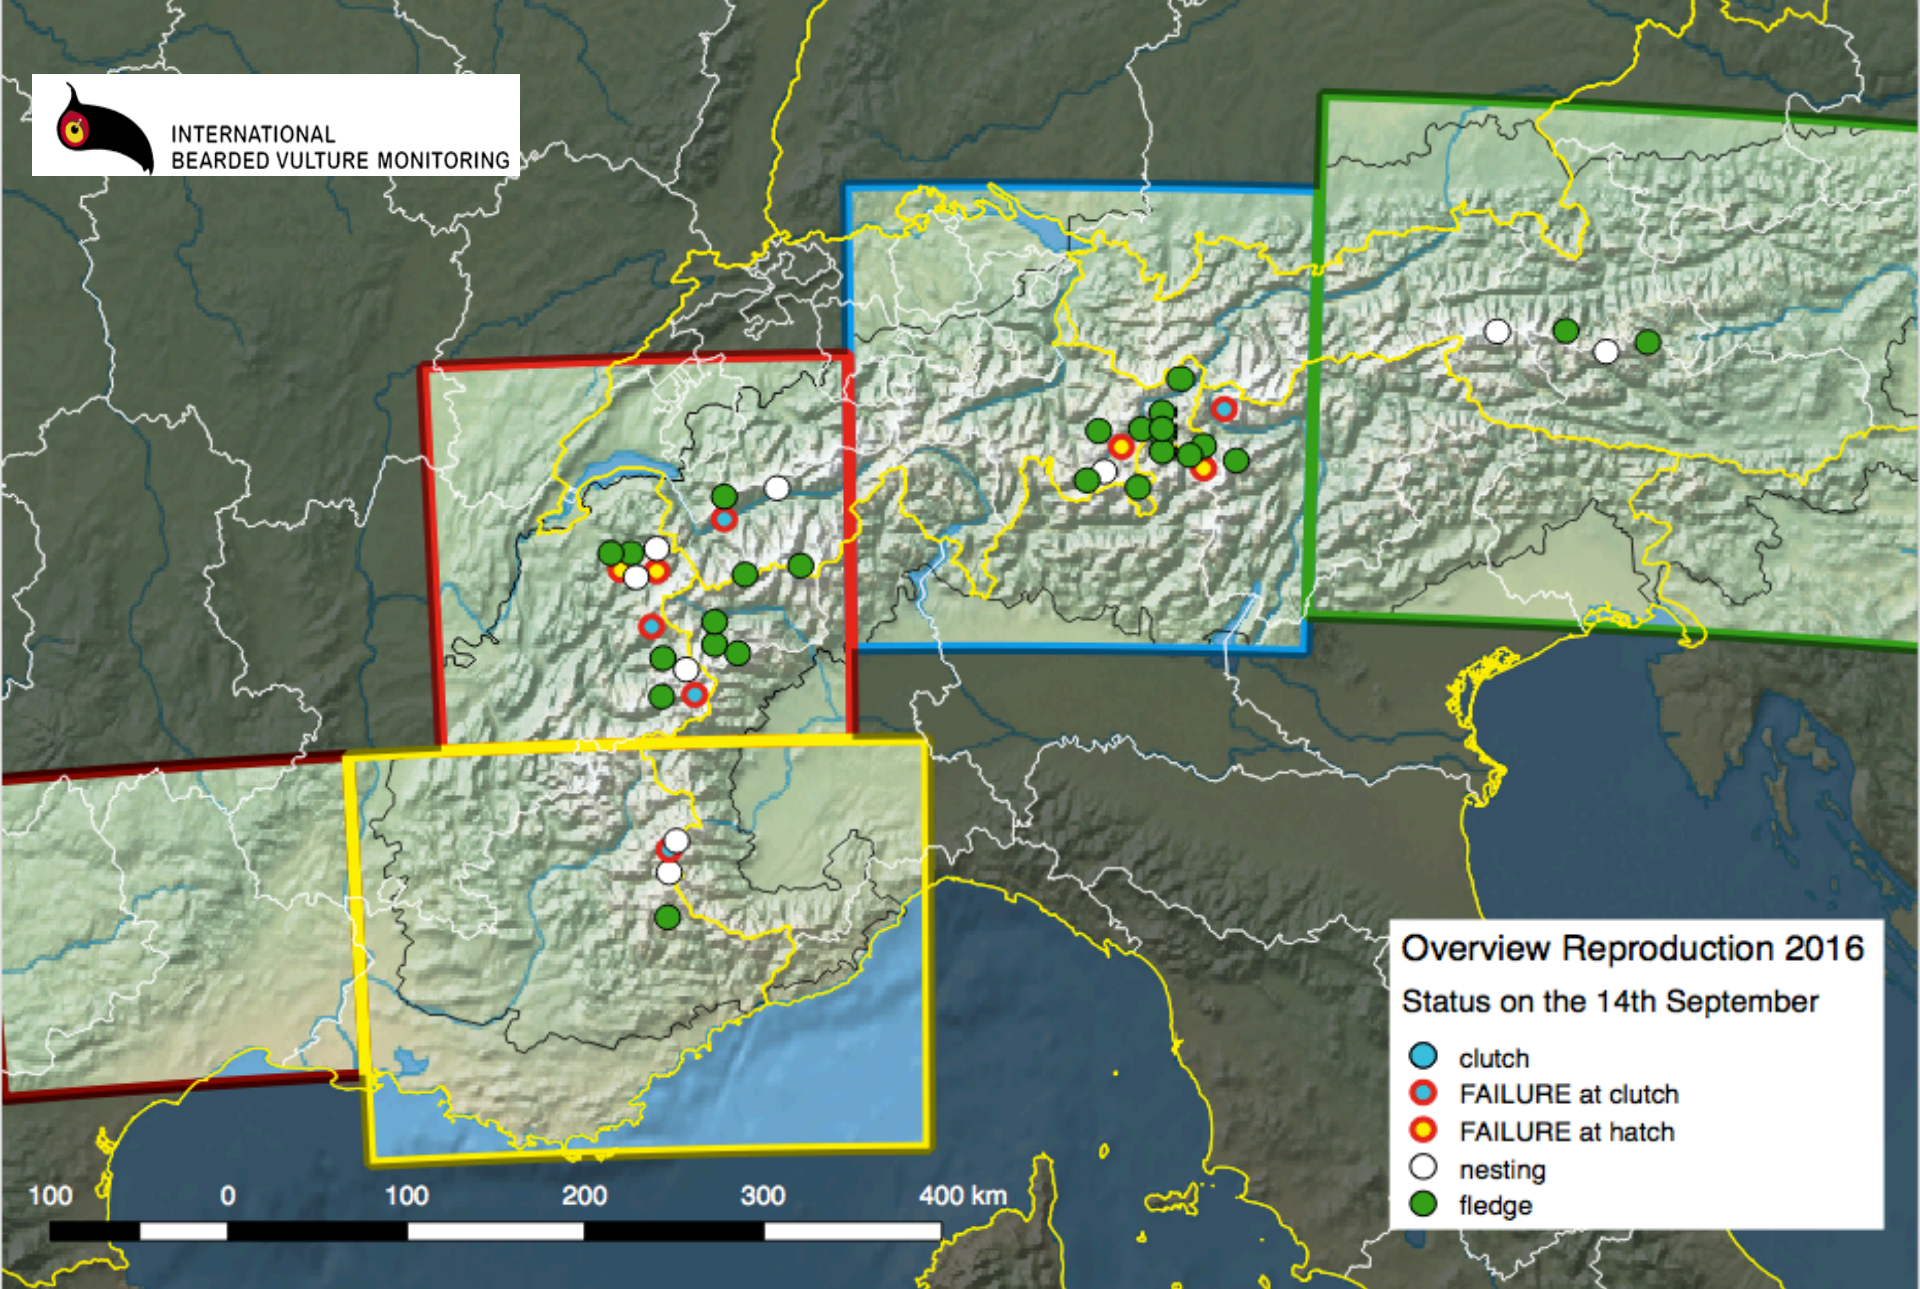

INTERNATIONAL
BEARDED VULTURE MONITORING

Overview of the Alpine reproduction 2016. The colours represent the five regions (green: Eastern, blue: Central, red: North-Western, yellow: South-Western, brown: corridor region).